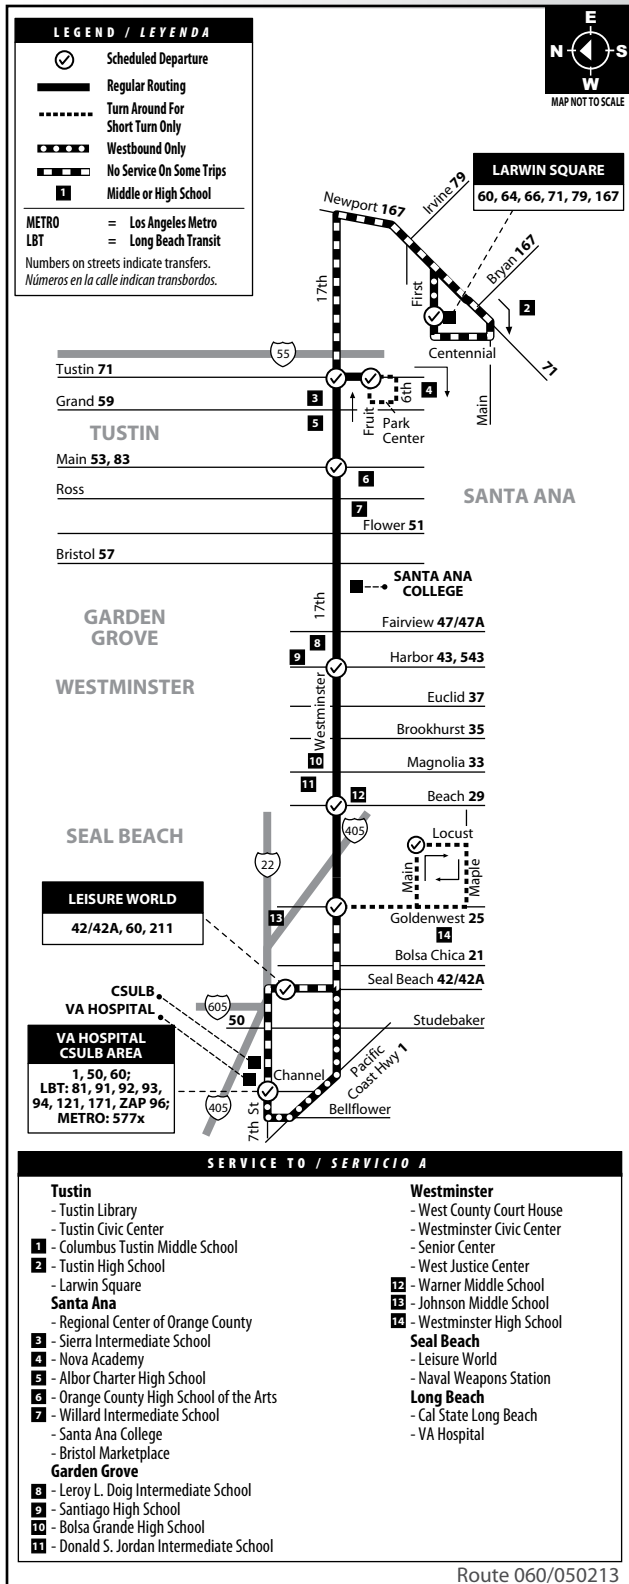

Route 60

Long Beach to Tustin via Westminster Ave / 17th St

MONDAY - FRIDAY: Eastbound TO: Santa Ana or Larwin Square

7th & Channel	Leisure World	Main & Locust	Westminster & Goldenwest	Westminster & Beach	Westminster & Harbor	17th & Main	17th & Tustin (F)	Fruit & Tustin	Larwin Square
3:59	4:05	4:16	4:20	4:32	4:43	4:49	4:58
4:24	4:30	4:41	4:45	4:57	5:08	5:14	5:23
4:49	4:55	5:06	5:10	5:22	5:33	5:39	5:48
5:33	5:39	5:54	5:58	6:12	6:24	6:31	6:43
			6:02	6:10	6:20	6:32	6:39	6:45	
			6:09	6:13	6:17	6:36	6:54	7:10	
5:58	6:05	6:21	6:25	6:44	7:02	7:12	7:26
			6:25	6:29	6:33	6:52	7:10	7:20	
6:14	6:21	6:37	6:41	7:00	7:18	7:28	7:42
			6:41	6:45	6:49	7:08	7:26	7:36	
6:30	6:37	6:53	6:57	7:16	7:34	7:44	7:58
			6:57	7:01	7:05	7:24	7:42	7:52	
6:46	6:53	7:09	7:13	7:32	7:50	8:00	8:14
			7:15	7:19	7:23	7:42	8:00	8:10	
7:06	7:13	7:29	7:33	7:52	8:10	8:20	8:34
			7:35	7:39	7:43	8:02	8:20	8:30	
			7:45	7:49	7:53	8:12	8:30	8:40	
7:33	7:40	7:57	8:02	8:22	8:39	8:49	9:03
			8:02	8:07	8:12	8:32	8:49	8:59	
			8:12	8:17	8:22	8:42	8:59	9:09	
8:03	8:10	8:27	8:32	8:52	9:09	9:19	9:33
			8:32	8:37	8:42	9:02	9:19	9:29	
8:23	8:30	8:47	8:52	9:12	9:29	9:39	9:53
			8:52	8:57	9:02	9:22	9:39	9:49	
8:43	8:50	9:07	9:12	9:32	9:49	9:59	10:13
			9:14	9:19	9:24	9:44	10:01	10:11	
9:07	9:14	9:31	9:36	9:56	10:13	10:23	10:37
			9:38	9:43	9:48	10:08	10:25	10:35	
9:31	9:38	9:55	10:00	10:20	10:37	10:47	11:01
			10:02	10:07	10:12	10:32	10:49	10:59	
9:53	10:00	10:17	10:22	10:42	10:59	11:09	11:23
10:03	10:10	10:27	10:32	10:52	11:09	11:19	11:33
			10:32	10:37	10:42	11:02	11:19	11:29	
10:23	10:30	10:47	10:52	11:12	11:29	11:39	11:53
			10:52	10:57	11:02	11:22	11:39	11:49	
10:43	10:50	11:07	11:12	11:32	11:49	11:59	12:13
			11:12	11:17	11:22	11:42	11:59	12:09	
11:03	11:10	11:27	11:32	11:52	12:09	12:19	12:33
			11:32	11:37	11:42	12:02	12:19	12:29	
11:23	11:30	11:47	11:52	12:12	12:29	12:39	12:53
			11:52	11:57	12:02	12:22	12:39	12:49	
11:43	11:50	12:07	12:12	12:32	12:49	12:59	1:13