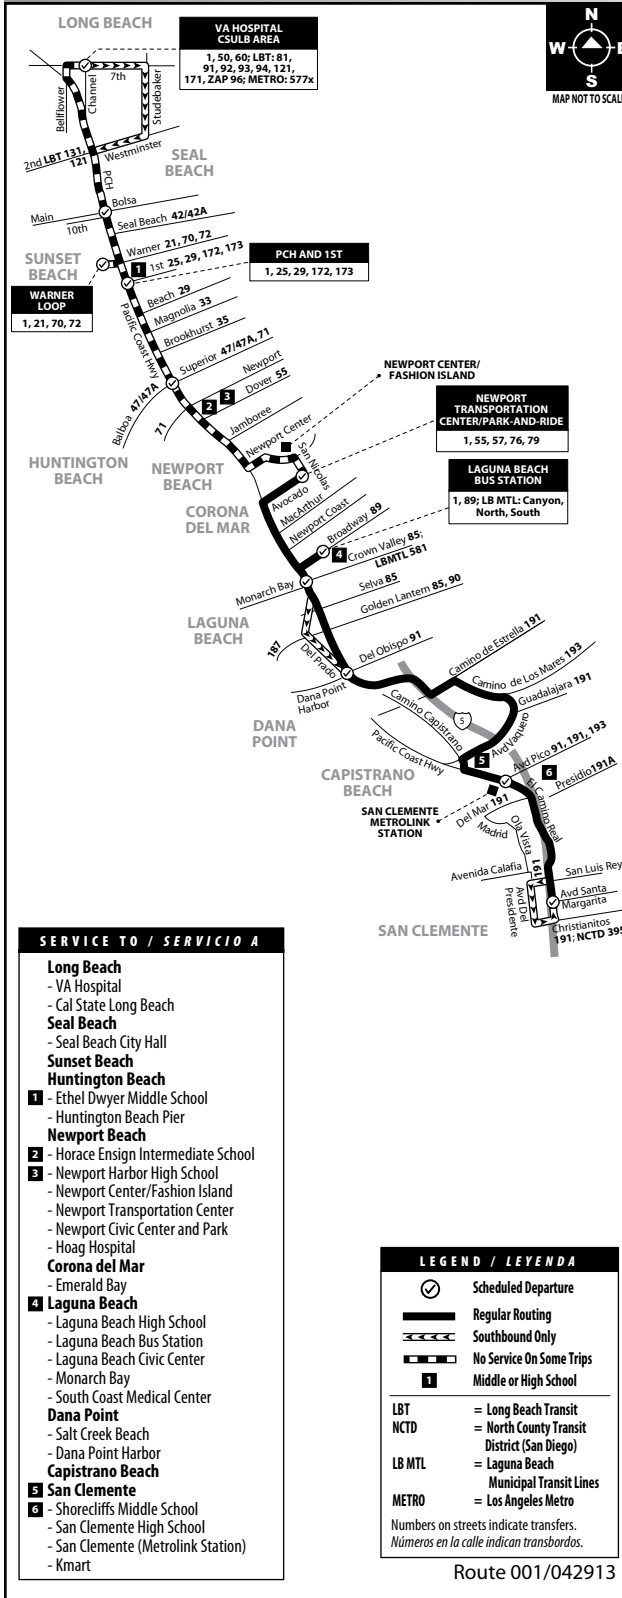

Long Beach to San Clemente via Pacific Coast Hwy

Route 1

MONDAY - FRIDAY: Northbound TO: Newport Transportation Center or Long Beach

El Camino Real & Avd Santa Margarita	El Camino Real & Avd Pico	Pacific Coast Hwy & Del Obispo	Pacific Coast Hwy & Crown Valley	Laguna Beach Bus Station	Newport Transportation Center	Pacific Coast Hwy & Superior	Pacific Coast Hwy & 1st	Warner & Pacific Coast Hwy	Pacific Coast Hwy & Bolsa	7th & Channel
4:32	4:43	4:56	5:05	5:19	5:35	5:46	5:55	6:07	6:14	6:24
5:13	5:26	5:40	5:50	6:05	6:26	6:38	6:48	7:01	7:09	7:19
5:58	6:11	6:25	6:35	6:50	7:13					
6:32	6:47	7:00	7:10	7:28	7:52	8:04	8:15	8:27	8:35	8:46
6:57	7:13	7:28	7:39	7:58	8:22					
7:29	7:45	8:00	8:11	8:30	8:53	9:07	9:17	9:29	9:38	9:49
8:01	8:17	8:32	8:43	9:02	9:26					
8:30	8:46	9:01	9:12	9:31	9:54	10:08	10:18	10:30	10:39	10:50
9:01	9:17	9:32	9:43	10:02	10:26					
9:29	9:45	10:00	10:11	10:30	10:53	11:07	11:17	11:29	11:38	11:49
9:59	10:14	10:29	10:39	10:59	11:27					
10:26	10:41	10:56	11:06	11:26	11:53	12:09	12:21	12:34	12:43	12:54
10:56	11:11	11:26	11:36	11:56	12:24					
11:25	11:40	11:55	12:05	12:25	12:52	1:08	1:20	1:33	1:42	1:53
11:57	12:12	12:27	12:37	12:57	1:25					
12:25	12:40	12:56	1:06	1:27	1:53	2:08	2:21	2:36	2:47	2:59
12:58	1:13	1:29	1:39	2:00	2:27					
1:16	1:31	1:46	1:56	2:18	2:47	3:04	3:18	3:33	3:44	3:56
2:01	2:16	2:31	2:41	3:03	3:33					
2:31	2:46	3:01	3:11	3:33	4:02	4:20	4:34	4:49	5:00	5:12
3:00	3:16	3:31	3:43	4:06	4:36					
3:31	3:47	4:02	4:14	4:37	5:06	5:25	5:40	5:56	6:07	6:20
4:04	4:20	4:35	4:47	5:10	5:40					
4:40	4:55	5:09	5:21	5:41	6:07	6:23	6:36	6:50	6:59	7:11
5:12	5:27	5:42	5:53	6:13	6:38					
5:42	5:57	6:12	6:23	6:43	7:07	7:20	7:30	7:43	7:51	8:01
6:14	6:29	6:44	6:55	7:15	7:40					
6:51	7:06	7:19	7:28	7:45	8:05	8:18	8:27	8:38	8:46	8:55
7:50	8:05	8:18	8:27	8:44	9:04	9:17	9:26	9:37	9:45	9:54
8:54	9:07	9:19	9:28	9:44	10:04					
10:01	10:11	10:23	10:30	10:46	11:06					